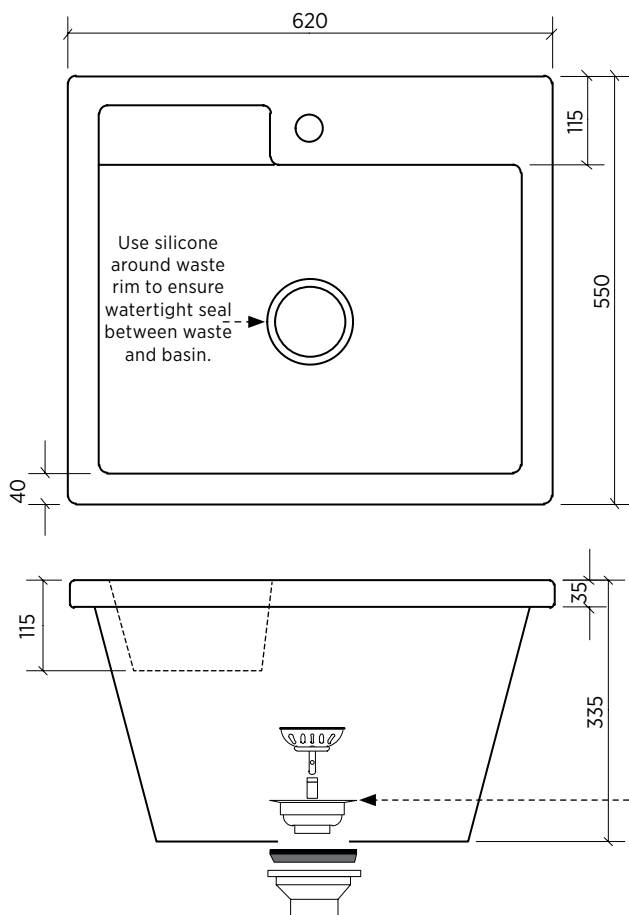

EVA SBC-620

Fresh white ceramic sink for the laundry

Above counter ceramic sink | 45 litre

A fresh, white ceramic sink is superbly functional for laundry, makes a great baby bath, easily doubles as a wash basin for guests and is also great for washing pets!

ORDER CODE	SBC-620	1 taphole
	SBC-620-OT	no taphole
WASTE	90 mm waste hole, stainless steel basket waste included.	
CAPACITY	45 litres.	
OVERFLOW	No overflow. Washing machine bypass hose may be connected to nipple of PVC waste under bench (not included).	
MATERIAL	White vitreous china with nanoglaze surface.	
FIXING	Waste must be sealed with silicone sealant to ensure watertight fit between basin and waste. Use acetic cured silicone sealant. Do not use epoxy type adhesives. Always use the actual basin to verify cutout.	

Basket waste must be fitted with acetic cured silicone sealant to ensure watertight fit between basin and waste.

 Nanoglaze surface - ultra-smooth and anti-bacterial, easy to clean

SEIMA

bathroom | kitchen | laundry

seima.com.au

Please note

- All measurements are in millimetres.
- Dimensions are nominal and subject to normal ceramic manufacturing variations of ± 5 mm.
- Fixing: Use acetic cured silicone sealant. Do not use epoxy type adhesives.
- Always use the actual basin to verify cutout.
- Specifications may vary without notice as part of our continuous improvement practices.
- Clean with a damp cloth. Do not use abrasive cleaners, liquids or pastes.