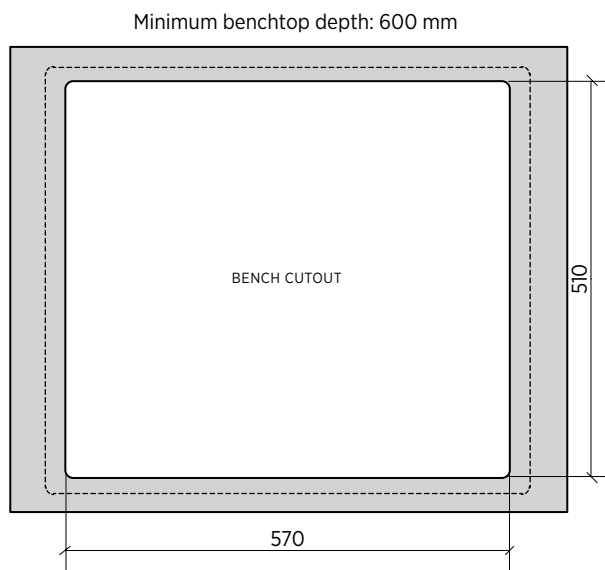

EVA SBC-620

Fresh white ceramic sink for the laundry

Above counter ceramic sink | 45 litre

A fresh, white ceramic sink is superbly functional for laundry, makes a great baby bath, easily doubles as a wash basin for guests and is also great for washing pets!

ORDER CODE	SBC-620	1 taphole
	SBC-620-OT	no taphole
WASTE	90 mm waste hole, stainless steel basket waste included.	
CAPACITY	45 litres.	
OVERFLOW	No overflow. Washing machine bypass hose may be connected to nipple of PVC waste under bench (not included).	
MATERIAL	White vitreous china with nanoglaze surface.	
FIXING	Waste must be sealed with silicone sealant to ensure watertight fit between basin and waste. Use acetic cured silicone sealant. Do not use epoxy type adhesives. Always use the actual basin to verify cutout.	