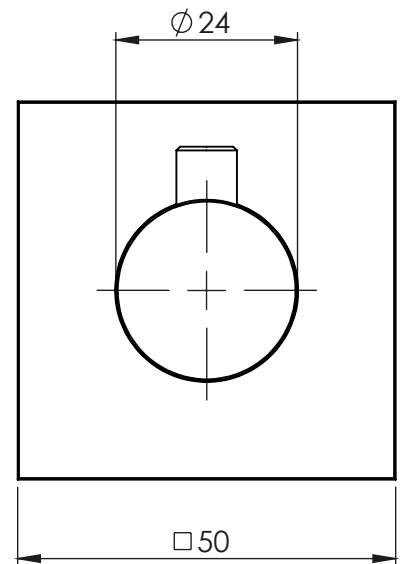

PHOENIX

SPECIFICATIONS

RADII

ROBE HOOK SQUARE PLATE

PRODUCT CODE: RS897 CHR
 FINISH: CHROME
 WELS: N/A

MAINTENANCE AND CARE:

- All surfaces should be cleaned with mild liquid detergent or soap and water.
- Do not use cream cleaners or citrus based cleaning products, as they are abrasive.
- Use of unsuitable cleaning agents may damage the surface. Any damage caused in this way will not be covered by warranty.

PACKAGING INCLUDES

- 1 x Robe hook square plate
- 1 x Installation kit
- 1 x Installation instructions
- 1 x Warranty card

AVAILABLE IN:

FOR MORE INFORMATION VISIT
www.phoenixtapware.com.au

PLEASE [CLICK HERE](#) TO VIEW FULL WARRANTY

While we aim to ensure the specifications shown are correct at time of printing, Phoenix Tapware reserves the right to make modifications without prior notice. Always use the physical product measurements for mark-ups and roughing-in as the line drawing shown may differ from the actual product over time. All measurements are shown in millimetres.