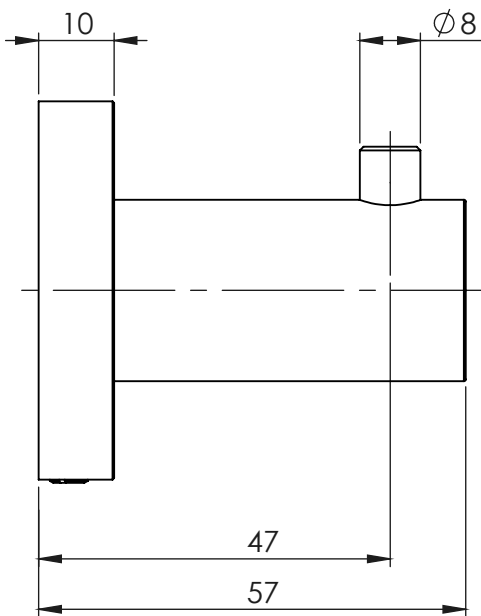

PHOENIX

SPECIFICATIONS

RADII

ROBE HOOK SQUARE PLATE

PRODUCT CODE: RS897 CHR
 FINISH: CHROME
 WELS: N/A

MAINTENANCE AND CARE:

- All surfaces should be cleaned with mild liquid detergent or soap and water.
- Do not use cream cleaners or citrus based cleaning products, as they are abrasive.
- Use of unsuitable cleaning agents may damage the surface. Any damage caused in this way will not be covered by warranty.

PACKAGING INCLUDES

- 1 x Robe hook square plate
- 1 x Installation kit
- 1 x Installation instructions
- 1 x Warranty card

AVAILABLE IN:

FOR MORE INFORMATION VISIT
www.phoenixtapware.com.au

PLEASE [CLICK HERE](#) TO VIEW FULL WARRANTY

While we aim to ensure the specifications shown are correct at time of printing, Phoenix Tapware reserves the right to make modifications without prior notice. Always use the physical product measurements for mark-ups and roughing-in as the line drawing shown may differ from the actual product over time. All measurements are shown in millimetres.