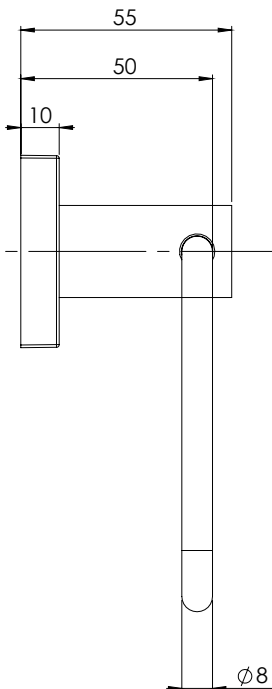

PHOENIX

SPECIFICATIONS

RADII

HAND TOWEL HOLDER ROUND PLATE

PRODUCT CODE: RA893 CHR
 FINISH: CHROME
 WELS: N/A

MAINTENANCE AND CARE:

- All surfaces should be cleaned with mild liquid detergent or soap and water.
- Do not use cream cleaners or citrus based cleaning products, as they are abrasive.
- Use of unsuitable cleaning agents may damage the surface. Any damage caused in this way will not be covered by warranty.

PACKAGING INCLUDES

- 1 x Hand towel holder round plate
- 1 x Installation kit
- 1 x Installation instructions
- 1 x Warranty card

AVAILABLE IN:

FOR MORE INFORMATION VISIT
www.phoenixtapware.com.au

PLEASE [CLICK HERE](#) TO VIEW FULL WARRANTY

While we aim to ensure the specifications shown are correct at time of printing, Phoenix Tapware reserves the right to make modifications without prior notice. Always use the physical product measurements for mark-ups and roughing-in as the line drawing shown may differ from the actual product over time. All measurements are shown in millimetres.