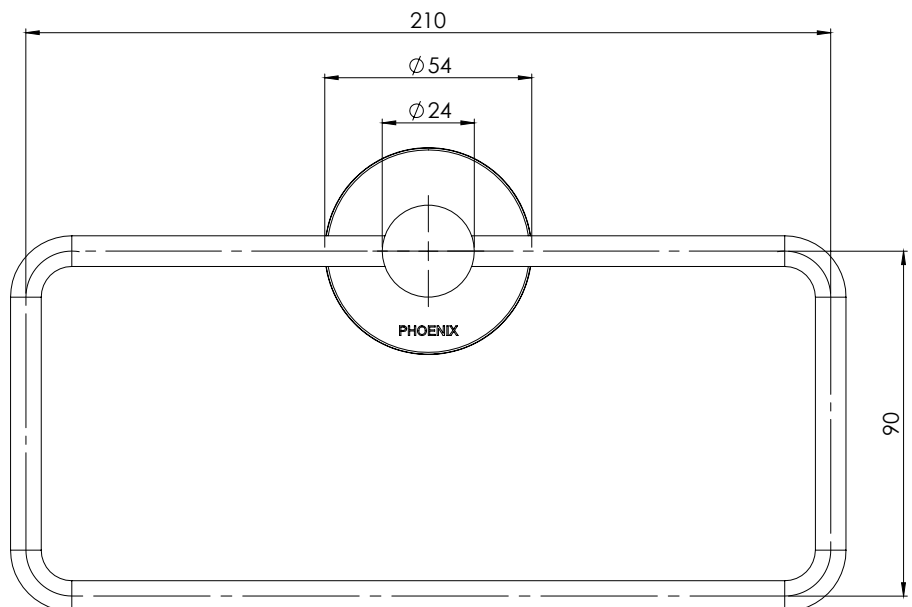

PACKAGING INCLUDES

- 1 x Hand towel holder round plate
- 1 x Installation kit
- 1 x Installation instructions
- 1 x Warranty card

AVAILABLE IN:

FOR MORE INFORMATION VISIT
www.phoenixtapware.com.au

PLEASE [CLICK HERE](#) TO VIEW FULL WARRANTY

While we aim to ensure the specifications shown are correct at time of printing, Phoenix Tapware reserves the right to make modifications without prior notice. Always use the physical product measurements for mark-ups and roughing-in as the line drawing shown may differ from the actual product over time. All measurements are shown in millimetres.