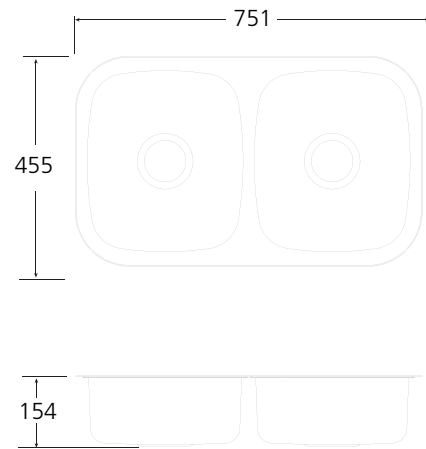

EE63U

Tasman Endeavour

Oliveri®

INCLUDED ACCESSORIES

AC14

RECOMMENDED TAPWARE

PS113

WELS 4 star
7.5 L per min

MA4010

WELS 4 star
7.5 L per min

OPTIONAL ACCESSORIES

AC01

LP01

AC16

AC29

Oliveri

**Australia's
Sink
Manufacturer**

SPECIFICATIONS

Description

Double bowl undermount sink

Sink Size

750W x 455H

Main Bowl

330W x 385H x 155D / 17L

Main Bowl

330W x 385H x 155D / 17L

Construction

2 piece, bowls & drainer seam welded

Material

304 grade, 18/10 polished stainless steel (0.8mm thick)

Installation

Undermount only

Fixings

n/a

Cut Out Template

oliverisinks.com

Min Cabinet Size

800mm

Tap holes

n/a

Waste fittings

2 x 90mm basket waste included

Overflow

Special order option available

Carton Size

770 x 460 x 190mm

Weight

5.0kg

Warranty

Lifetime manufacturer's warranty (refer to oliverisinks.com)

For more information call **1300 13 7465** or visit **www.oliverisinks.com**