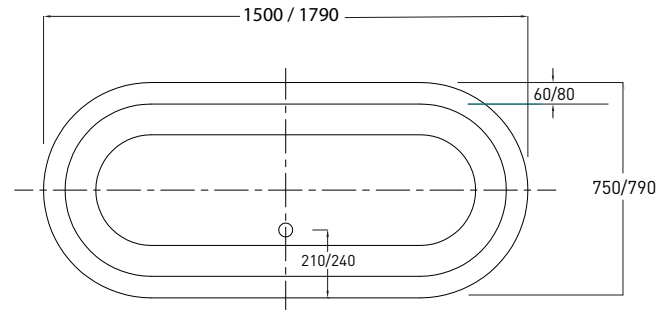

COOL

Freestanding Bath

COOL FREESTANDING BATH

This classic oval shape with minimalist clean lines is timeless in design and features generous reclining lumbar areas at both ends to accommodate two bathers. The Cool features a levelling frame with adjustable legs.

SIZE (l)x(w)x(h)

- 1500 x 750 x 580 (mm) *CO1500W*
- 1790 x 790 x 580 (mm) *CO1800W*

CAPACITY* & NET WEIGHT

- 1500mm ~ 140 litres 30.0 kg
- 1790mm ~ 155 litres 40.0 kg

*200mm below bath rim

KEY FEATURES

- Oval freestanding bath design
- Manufactured from premium sanitary grade acrylic
- Made to AS/NZ Standards: 2023/1995
- High gloss white
- Self levelling frame with adjustable legs
- Easy to clean and maintain
- Centre waste position