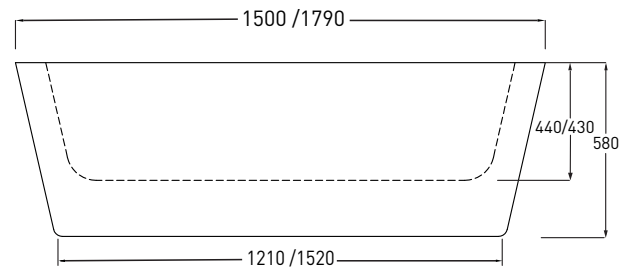

COOL

Freestanding Bath

COOL FREESTANDING BATH

This classic oval shape with minimalist clean lines is timeless in design and features generous reclining lumbar areas at both ends to accommodate two bathers. The Cool features a levelling frame with adjustable legs.

SIZE (l)x(w)x(h)

- 1500 x 750 x 580 (mm) *CO1500W*
- 1790 x 790 x 580 (mm) *CO1800W*

CAPACITY* & NET WEIGHT

- 1500mm ~ 140 litres 30.0 kg
- 1790mm ~ 155 litres 40.0 kg

*200mm below bath rim

KEY FEATURES

- Oval freestanding bath design
- Manufactured from premium sanitary grade acrylic
- Made to AS/NZ Standards: 2023/1995
- High gloss white
- Self levelling frame with adjustable legs
- Easy to clean and maintain
- Centre waste position