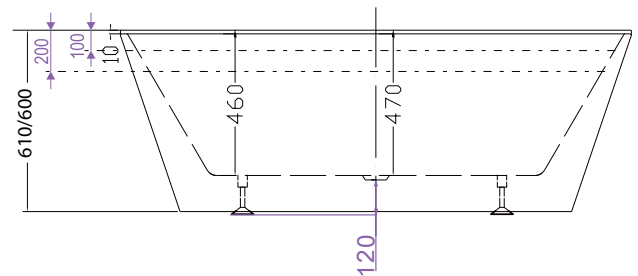

ARIA

Freestanding Bath

ARIA BACK-TO-WALL FREESTANDING BATH

The Aria back-to-wall rectangular freestanding bath features gentle reclining back rests and offers the practicalities of a Tile Bead, so it can be integrated into a tiled wall, if space is at a premium.

SIZE (l)x(w)x(h)

- AR1500W ~ 1500 x 800 x 610 (mm)
- AR1700W ~ 1700 x 800 x 600 (mm)

CAPACITY* & NET WEIGHT

- 1500mm ~ 182 litres   50 kg
- 1700mm ~ 201 litres   64 kg

*200mm below bath rim

KEY FEATURES

- Rectangle back-to-wall freestanding bath
- Tile bead (H10 x W8 (mm))
- Can be fitted into the wall or sit against the wall
- Manufactured from premium sanitary grade acrylic
- Made to AS/NZ Standard: 2023/1995
- High gloss white
- Centre waste

ACCESSORIES

- Fiore Headrests
- Plug & waste

WARRANTY:

- Ten year warranty -
  Conditions apply please see website for details