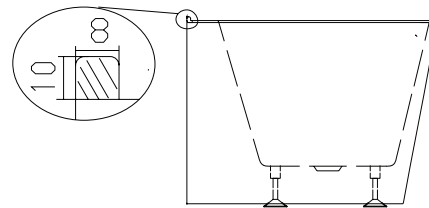

ARIA

Freestanding Bath

ARIA BACK-TO-WALL FREESTANDING BATH

The Aria back-to-wall rectangular freestanding bath features gentle reclining back rests and offers the practicalities of a Tile Bead, so it can be integrated into a tiled wall, if space is at a premium.

SIZE (l)x(w)x(h)

- AR1500W ~ 1500 x 800 x 610 (mm)
- AR1700W ~ 1700 x 800 x 600 (mm)

CAPACITY* & NET WEIGHT

- 1500mm ~ 182 litres   50 kg
- 1700mm ~ 201 litres   64 kg

*200mm below bath rim

KEY FEATURES

- Rectangle back-to-wall freestanding bath
- Tile bead (H10 x W8 (mm))
- Can be fitted into the wall or sit against the wall
- Manufactured from premium sanitary grade acrylic
- Made to AS/NZ Standard: 2023/1995
- High gloss white
- Centre waste

ACCESSORIES

- Fiore Headrests
- Plug & waste

WARRANTY:

- Ten year warranty -
  Conditions apply please see website for details