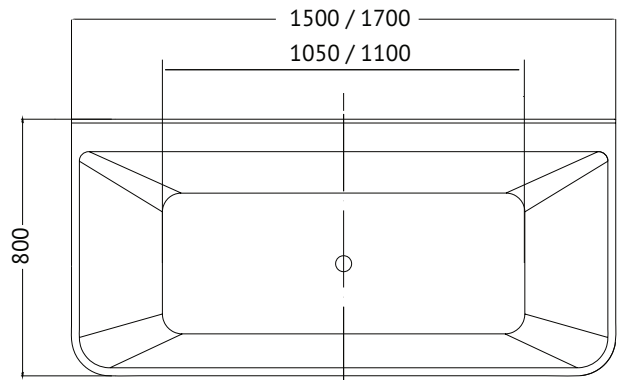

ARIA

Freestanding Bath

ARIA BACK-TO-WALL FREESTANDING BATH

The Aria back-to-wall rectangular freestanding bath features gentle reclining back rests and offers the practicalities of a Tile Bead, so it can be integrated into a tiled wall, if space is at a premium.

SIZE (l)x(w)x(h)

- AR1500W ~ 1500 x 800 x 610 (mm)
- AR1700W ~ 1700 x 800 x 600 (mm)

CAPACITY* & NET WEIGHT

- 1500mm ~ 182 litres   50 kg
- 1700mm ~ 201 litres   64 kg

*200mm below bath rim

KEY FEATURES

- Rectangle back-to-wall freestanding bath
- Tile bead (H10 x W8 (mm))
- Can be fitted into the wall or sit against the wall
- Manufactured from premium sanitary grade acrylic
- Made to AS/NZ Standard: 2023/1995
- High gloss white
- Centre waste

ACCESSORIES

- Fiore Headrests
- Plug & waste

WARRANTY:

- Ten year warranty -
  Conditions apply please see website for details